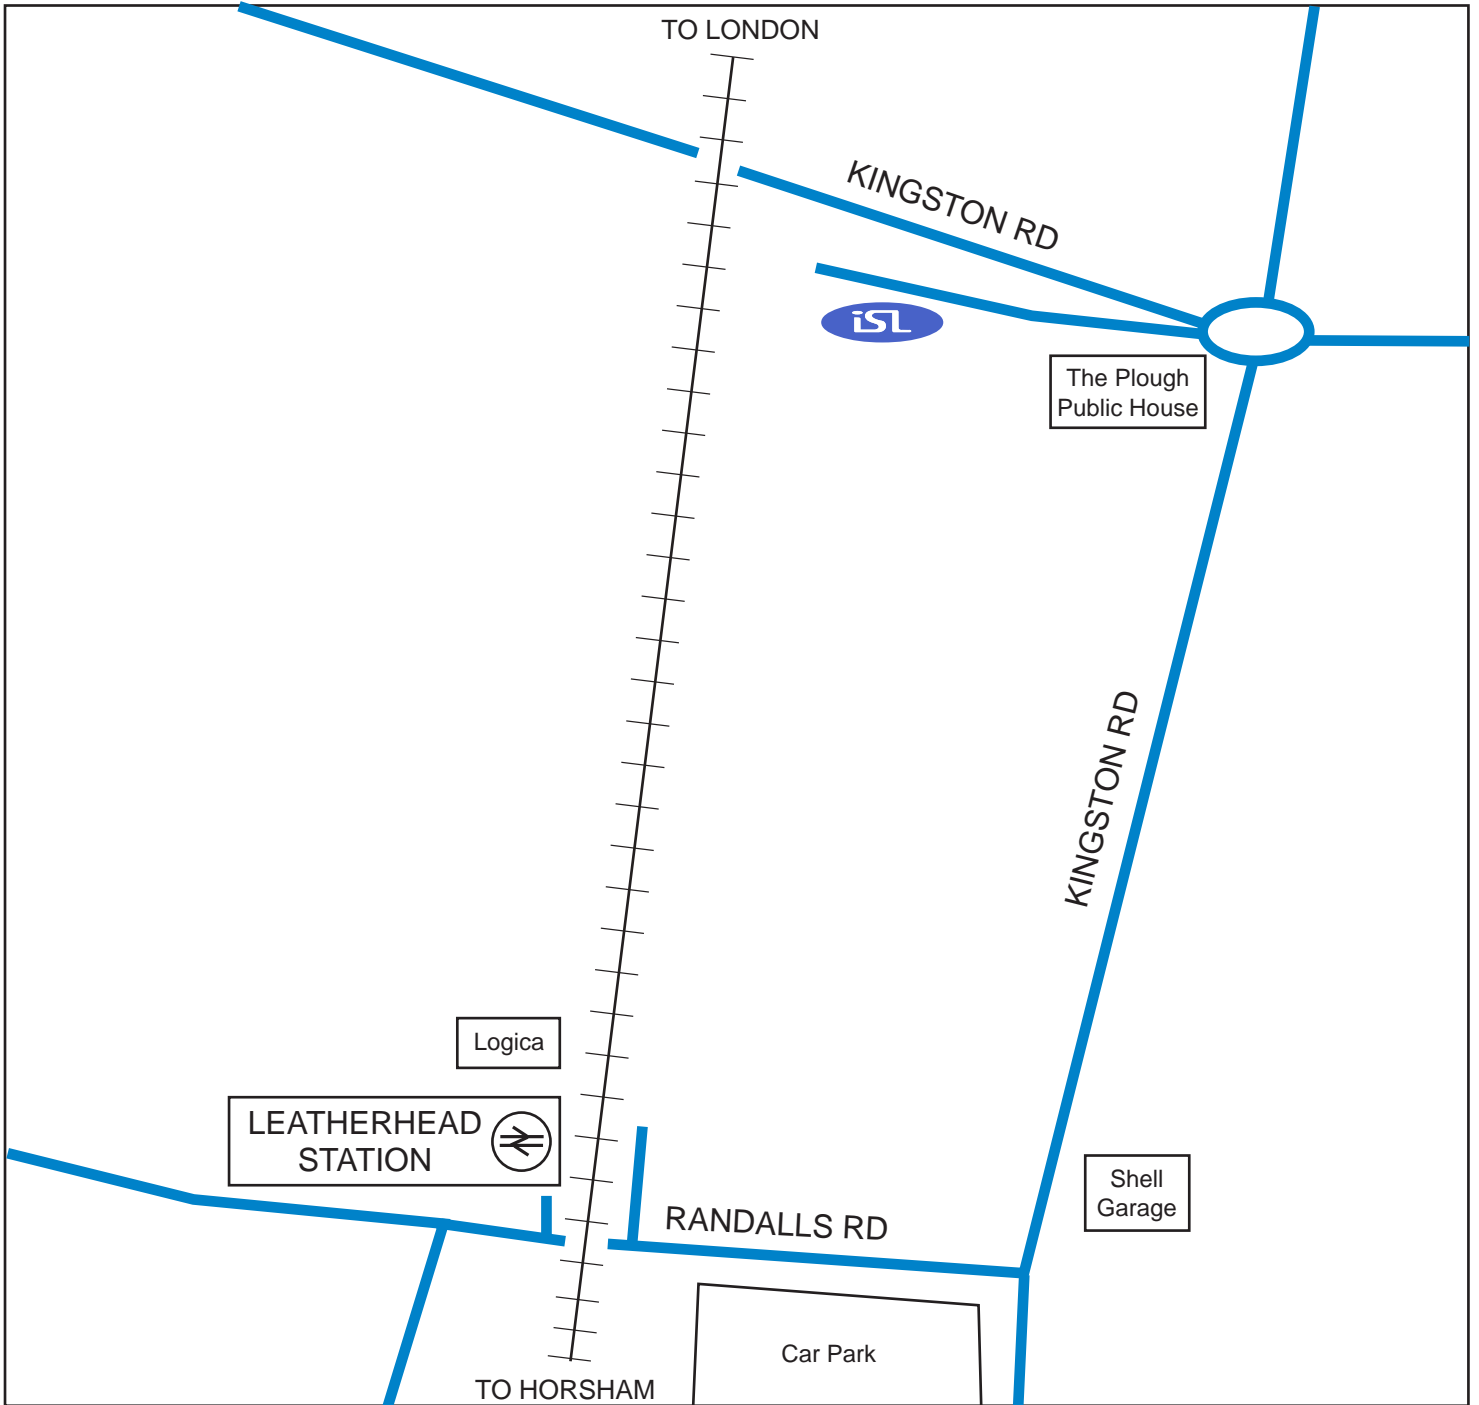

iSL Location

Integration Services Limited
119 Kingston Road
Leatherhead
Surrey
KT22 7SU

Tel: 01372 227400
info@isluk.com