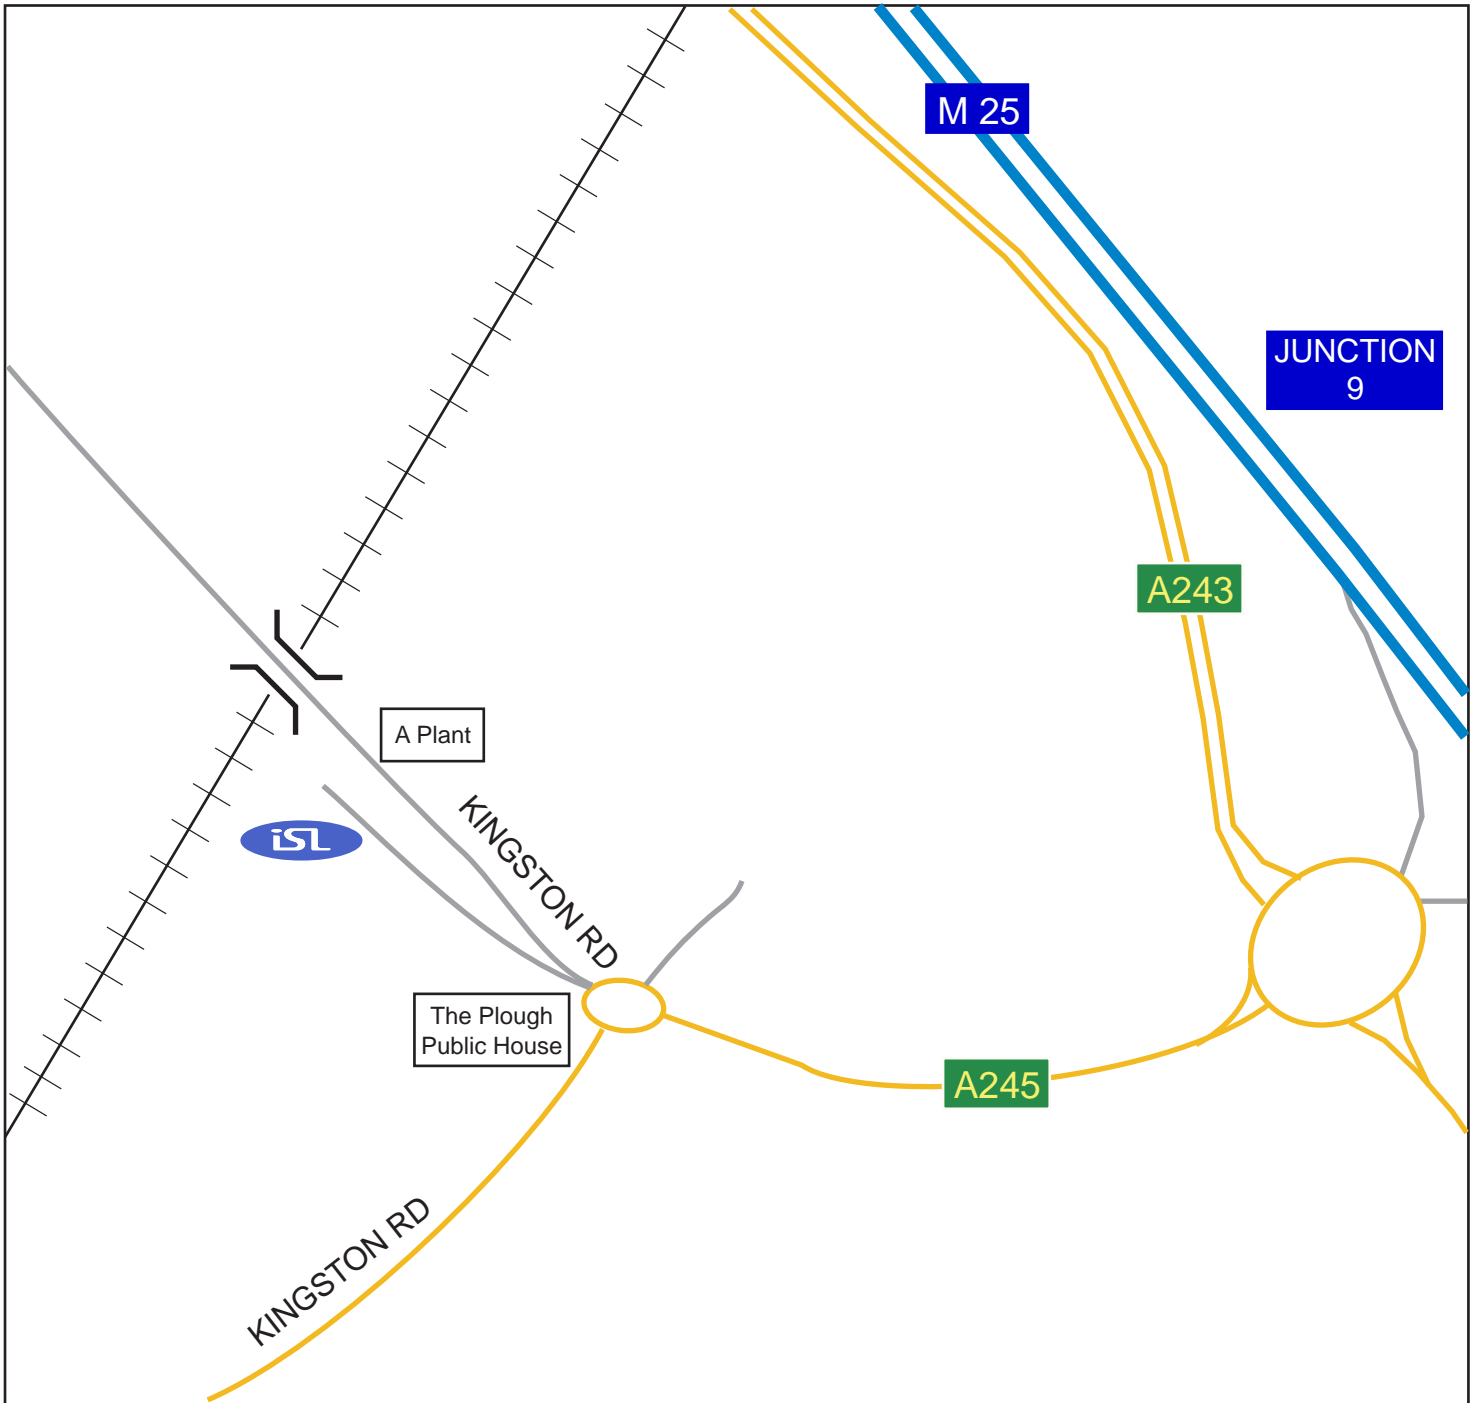

iSL Location

Integration Services Limited
119 Kingston Road
Leatherhead
Surrey
KT22 7SU

Tel: 01372 227400
info@isluk.com